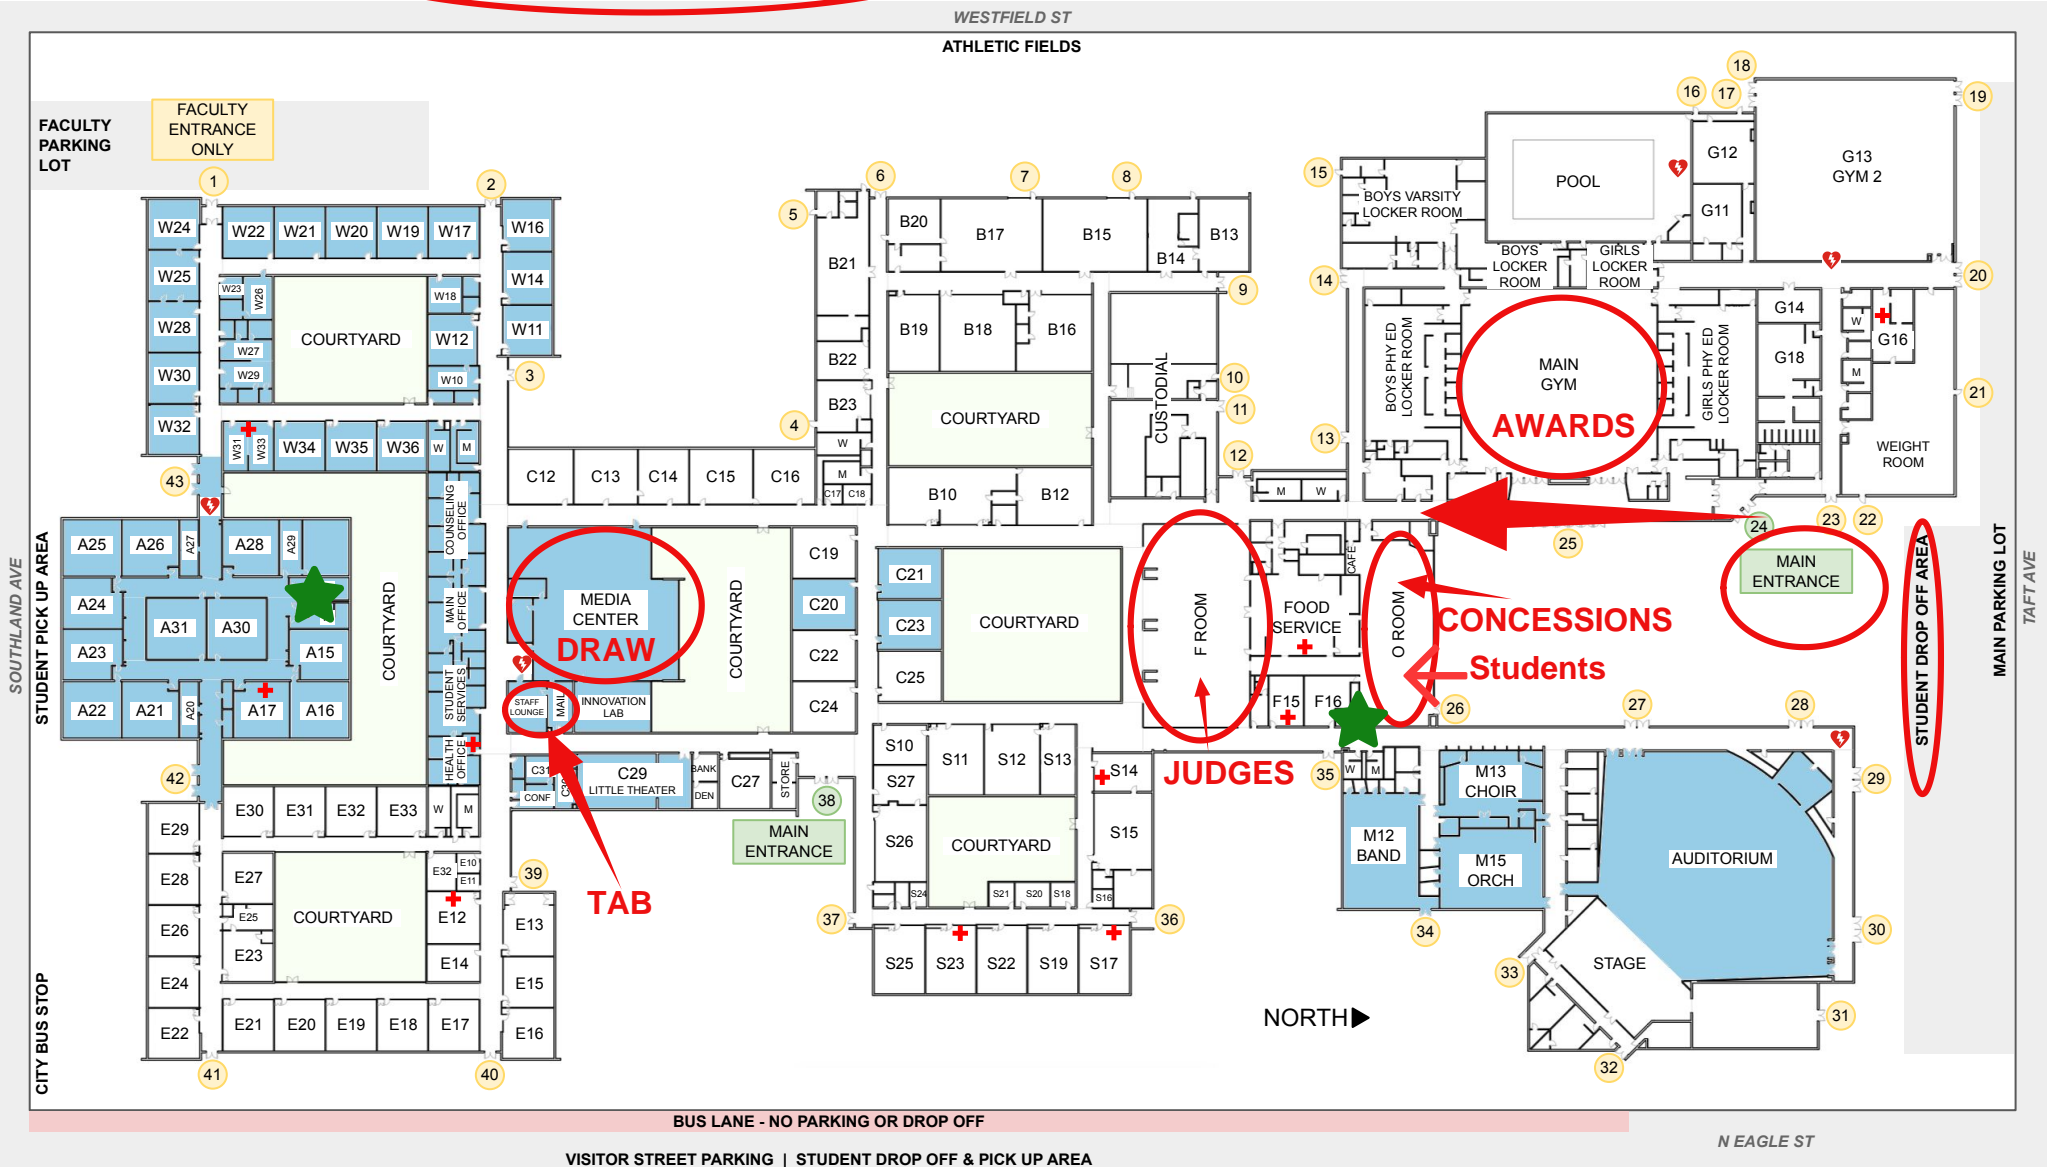

OSHKOSH WEST HIGH SCHOOL

★ Gender Neutral Restrooms

LEGEND

- AED Location
- First Aid Kit Location
- Air Conditioned Room
- Exterior Door Number
- Main Entrance Number

GENERAL DEPARTMENT LOCATIONS

- W Wing** Social Studies, World Language
- A Wing** English, Global Academy
- E Wing** English, Math
- C Wing** Business, Health, Family & Consumer Science
- B Wing** Art, Technology & Engineering
- S Wing** Science
- M Wing** Music
- G Wing** Driver Education, Physical Education

BUS LANE - NO PARKING OR DROP OFF

VISITOR STREET PARKING | STUDENT DROP OFF & PICK UP AREA

N EAGLE ST